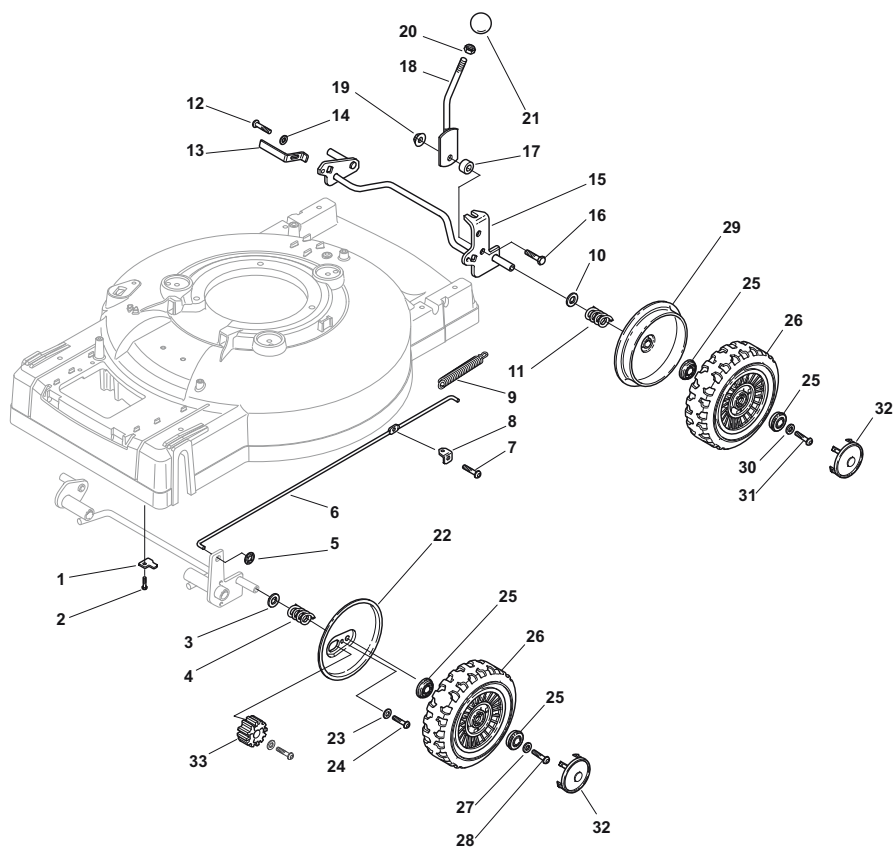

Fig.	Quantity	Part No	Description	Notes
1	1	181007130/0	Throttle Cable	
2	1	112154510/0	Nut	
3	1	112727786/0	Screw	

Fig.	Quantity	Part No	Description	Notes
1	2	112728450/0	Screw	
3	1	322785122/0	Battery Support	
4	1	118120052/0	Battery	
5	1	322109530/0	Battery Cover	
6	1	118204197/0	Cable	for B&S and GGP Engines
6	1	118204198/0	Starting Cable	for HONDA Engines
7	1	322722801/0	Starting Block Outer Half-Bearing	
8	1	322722800/0	Starting Block Inner Half-Bearing	
9	1	118450051/0	Switch	
10	2	112728300/0	Screw	
11	1	112728691/0	Screw	
13	1	118210016/1	Starting Key	

Fig.	Quantity	Part No	Description	Notes
1	2	322545157/1	Front Axle Plate	
2	4	112735662/1	Screw	
3	2	122671659/0	Washer	
4	2	122430215/0	Spring	
5	2	112604899/0	Crown Fastener	
6	1	122033331/0	Wheels Control Rod	
7	1	112735651/0	Screw	
8	1	322545139/0	Plate	
9	1	122446183/0	Spring	
10	2	122671659/0	Washer	
11	2	112154510/0	Nut	
12	2	112521330/0	Washer	
13	2	322551529/0	Wheels Cleaning Plate	
14	2	112521330/0	Washer	
15	1	381002835/0	Rear Wheel Axle	
16	1	112793701/0	Screw	
17	1	122170830/0	Spacer	
18	1	381003317/0	Lever, Height Adjustment	
19	1	112293201/0	Nut	
20	1	112293200/0	Nut	
21	1	322399812/0	Knob	
22	2	322600121/0	Protection, Wheel	
23	2	112521330/0	Washer	
24	2	112735661/0	Screw	
25	8	122122201/0	Bearing	
26	4	381007361/0	Wheel	
27	4	112521460/0	Washer	
28	4	112735662/1	Screw	
29	2	322600122/0	Protection, Wheel	
30	4	112521460/0	Washer	
31	4	112735662/1	Screw	
32	4	322110384/0	Hub Cap Grey	
33	2	122570128/0	Pinion	