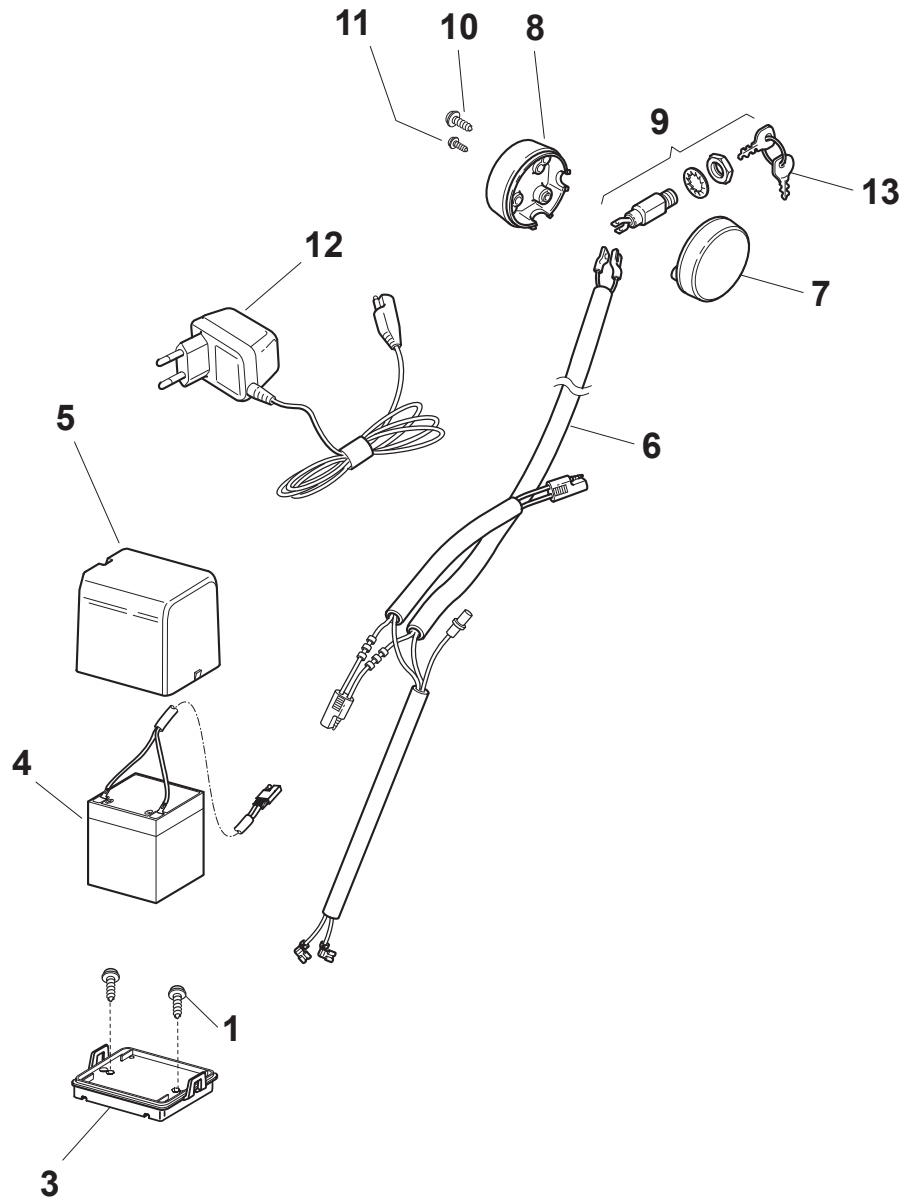

Fig.	Quantity	Part No	Description	Notes
1	1	181007130/0	Throttle Cable	
2	1	112154510/0	Nut	
3	1	112727786/0	Screw	

Fig.	Quantity	Part No	Description	Notes
1	2	112728450/0	Screw	
3	1	322785122/0	Battery Support	
4	1	118120052/0	Battery	
5	1	322109530/0	Battery Cover	
6	1	118204197/0	Cable	for B&S and GGP Engines
6	1	118204198/0	Starting Cable	for HONDA Engines
7	1	322722801/0	Starting Block Outer Half-Bearing	
8	1	322722800/0	Starting Block Inner Half-Bearing	
9	1	118450051/0	Switch	
10	2	112728300/0	Screw	
11	1	112728691/0	Screw	
13	1	118210016/1	Starting Key	

Fig.	Quantity	Part No	Description	Notes
1	2	322545157/1	Front Axle Plate	
2	4	112735662/1	Screw	
3	2	122671659/0	Washer	
4	2	122430215/0	Spring	
5	2	112604899/0	Crown Fastener	
6	1	122033331/0	Wheels Control Rod	
7	1	112735651/0	Screw	
8	1	322545139/0	Plate	
9	1	122446183/0	Spring	
10	2	122671659/0	Washer	
11	2	112154510/0	Nut	
12	2	112521330/0	Washer	
13	2	322551529/0	Wheels Cleaning Plate	
14	2	112521330/0	Washer	
15	1	381002835/0	Rear Wheel Axle	
16	1	112793701/0	Screw	
17	1	122170830/0	Spacer	
18	1	381003317/0	Lever, Height Adjustment	
19	1	112293201/0	Nut	
20	1	112293200/0	Nut	
21	1	322399812/0	Knob	
22	2	322600121/0	Protection, Wheel	
23	2	112521330/0	Washer	
24	2	112735661/0	Screw	
25	8	122122201/0	Bearing	
26	4	381007361/0	Wheel	
27	4	112521460/0	Washer	
28	4	112735662/1	Screw	
29	2	322600122/0	Protection, Wheel	
30	4	112521460/0	Washer	
31	4	112735662/1	Screw	
32	4	322110384/0	Hub Cap Grey	
33	2	122570128/0	Pinion	