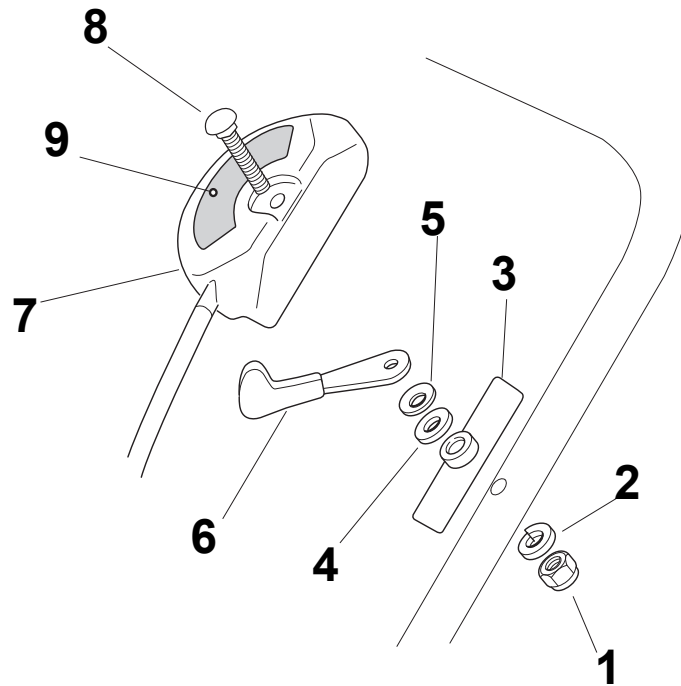

Fig.	Quantity	Part No	Description	Notes
1	1	381006363/3	Handle, Upper Part Yellow	Yellow
1	1	381006367/2	Handle, Upper Part Black	Black
1	1	381006371/0	Handle, Upper Part Grey	Grey
2	1	112727784/0	Screw	
3	1	181000690/0	Cable, Thread Engine Brake	for B&S 700 Series
3	1	181000692/0	Cable, Thread Engine Brake	for GGP Engines
3	1	181000728/0	Cable, Thread Engine Brake	for B&S 625/675 Series
3	1	181000730/0	Cable, Thread Engine Brake	for B&S 750 Series/GGP 150cc Engine
3	1	181000732/0	Cable, Thread Engine Brake	for HONDA Engines
3	1	181000769/1	Cable, Thread Engine Brake	for B&S 450/500 Series
4	1	322551639/0	Fixed Plate	
5	1	112154510/0	Nut	
6	1	381003318/1	Lever, Engine Brake	
7	2	112154510/0	Nut	
8	2	112521330/0	Washer	
9	2	122671660/1	Washer	
10	2	112727784/0	Screw	
11	1	112292100/0	Nut	
12	1	112530060/0	Spring Washer	
13	1	122450446/0	Spring	
14	1	122170840/0	Spacer	
15	1	381003313/0	Driving Lever	
16	1	112293200/0	Nut	
17	1	322399812/0	Knob	
18	1	112727791/0	Screw	
19	1	381000745/1	Cable Rear Drive	
20	1	112521330/0	Washer	
21	1	112154510/0	Nut	
22	1	122170842/0	Spacer	
23	1	322551653/0	Plate	
25	1	122170843/0	Spacer	
26	1	112727786/0	Screw	
28	1	122430314/0	Starting Rope Guide Spring	
29	1	381004405/0	Dashboard	
30	1	112154510/0	Nut	
31	1	112727792/0	Screw	
32	1	112154510/0	Nut	
33	1	322500050/0	Shoe	
34	1	122524342/0	Pin	
35	1	112604897/0	Elastic Washer	