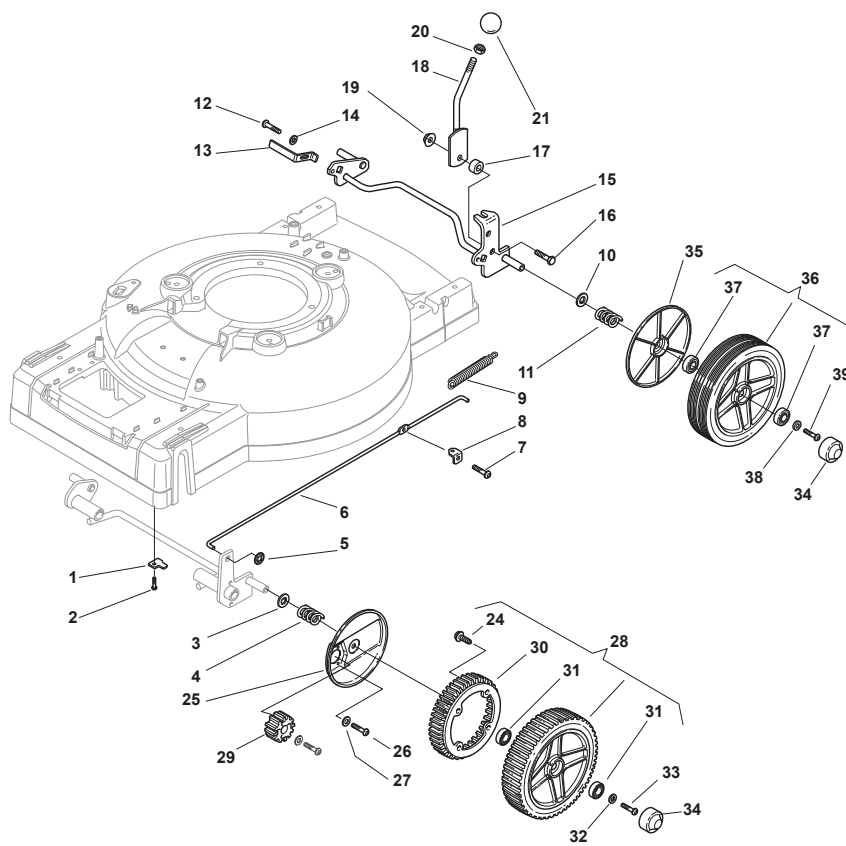

Fig.	Quantity	Part No	Description	Notes
1	2	322545157/1	Front Axle Plate	
2	4	112735662/1	Screw	
3	2	122671659/0	Washer	
4	2	122430215/0	Spring	
5	2	112604899/0	Crown Fastener	
6	1	122033331/0	Wheels Control Rod	
7	1	112735651/0	Screw	
8	1	322545139/0	Plate	
9	1	122446183/0	Spring	
10	2	122671659/0	Washer	
11	2	122430215/0	Spring	
12	2	112735661/0	Screw	
13	2	322551529/0	Wheels Cleaning Plate	
14	2	112521330/0	Washer	
15	1	381002835/0	Rear Wheel Axle	
16	1	112793701/0	Screw	
17	1	122170830/0	Spacer	
18	1	381003317/0	Lever, Height Adjustment	
19	1	112293201/0	Nut	
20	1	112293200/0	Nut	
21	1	322399812/0	Knob	
22	2	322600121/0	Protection, Wheel	
23	2	112523040/0	Washer	
24	2	112735661/0	Screw	
25	8	122122201/0	Bearing	
26	4	381007361/0	Wheel	
27	4	112521460/0	Washer	
28	4	112735662/1	Screw	
29	2	322600122/0	Protection, Wheel	
30	4	112521460/0	Washer	
31	4	112735662/1	Screw	
33	2	322570129/0	Pinion	
35	4	322110492/0	Hub Cap Grey	

Fig.	Quantity	Part No	Description	Notes
1	2	322545157/1	Front Axle Plate	
2	4	112735662/1	Screw	
3	2	122671659/0	Washer	
4	2	122430215/0	Spring	
5	2	112604899/0	Crown Fastener	
6	1	122033331/0	Wheels Control Rod	
7	1	112735651/0	Screw	
8	1	322545139/0	Plate	
9	1	122446183/0	Spring	
10	2	122671659/0	Washer	
11	2	122430215/0	Spring	
12	2	112735661/0	Screw	
13	2	322551529/0	Wheels Cleaning Plate	
14	2	112521330/0	Washer	
15	1	381002835/0	Rear Wheel Axle	
16	1	112793701/0	Screw	
17	1	122170830/0	Spacer	
18	1	381003317/0	Lever, Height Adjustment	
19	1	112293201/0	Nut	
20	1	112293200/0	Nut	
21	1	322399812/0	Knob	
24	4	112728210/0	Screw	
25	2	322600129/0	Protection, Wheel	
26	4	112735661/0	Screw	
27	4	112521330/0	Washer	
28	2	381007367/0	Wheel	
29	2	122570128/0	Pinion	
30	2	322120108/0	Wheels Crown	
31	4	119216038/0	Bearing	
32	2	112521460/0	Washer	
33	2	112735662/1	Screw	
34	4	322110380/0	Hub Cap Black	
35	2	322600130/0	Protection, Wheel	
36	2	381007365/0	Wheel	
37	4	119216038/0	Bearing	
38	2	112521460/0	Washer	
39	2	112735662/1	Screw	