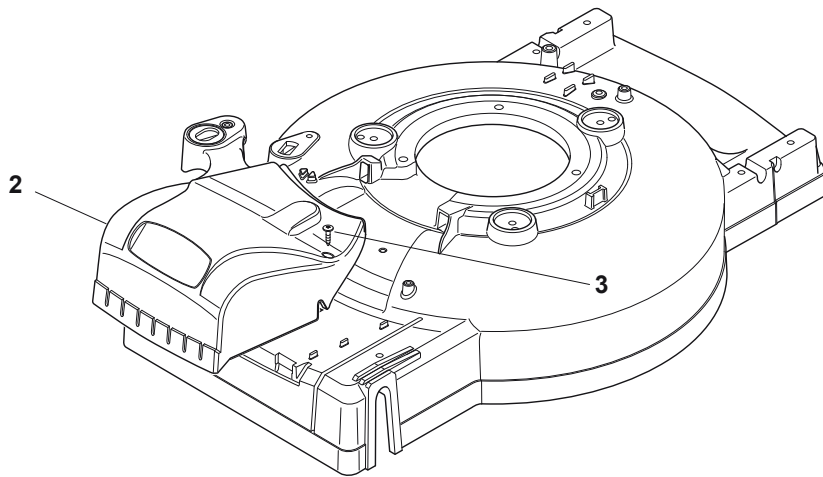

THIS INFORMATION IS NOT INTENDED FOR SALE OR RESALE, AND THIS NOTICE MUST REMAIN ON ALL COPIES.

Fig.	Quantity	Part No	Description	Notes
1	1	381004736/0	Grey Deck	
4	1	112727802/0	Screw	
5	1	122034000/0	Washing Connection	
6	1	119035000/0	Or Ring	
8	2	322820054/0	White Cap	
9	1	322778417/0	Right Bracket	
10	4	112735595/0	Screw	
11	4	112800815/0	Screw	
12	1	322735569/0	Sector, Height Adjustment	
13	1	322778415/0	Bracket, Left	
14	1	381006361/1	Handle, Middle Part Yellow	Yellow
14	1	381006365/1	Handle, Middle Part Black	Black
14	1	381006369/0	Handle, Middle Part Grey	Grey
15	4	112293200/0	Nut	
16	1	112523080/0	Washer	
17	1	322399813/0	Knob	

MC 534 TR

WBH Petrol Aluminium Mask

Issue 7 - 2015

Fig.	Quantity	Part No	Description	Notes
1	1	322869713/0	Tube	
2	1	381008657/0	Outfit, Screws	

Fig.	Quantity	Part No	Description	Notes
2	1	322226198/0	Protection, Belt Yellow	
3	2	112728440/0	Screw	