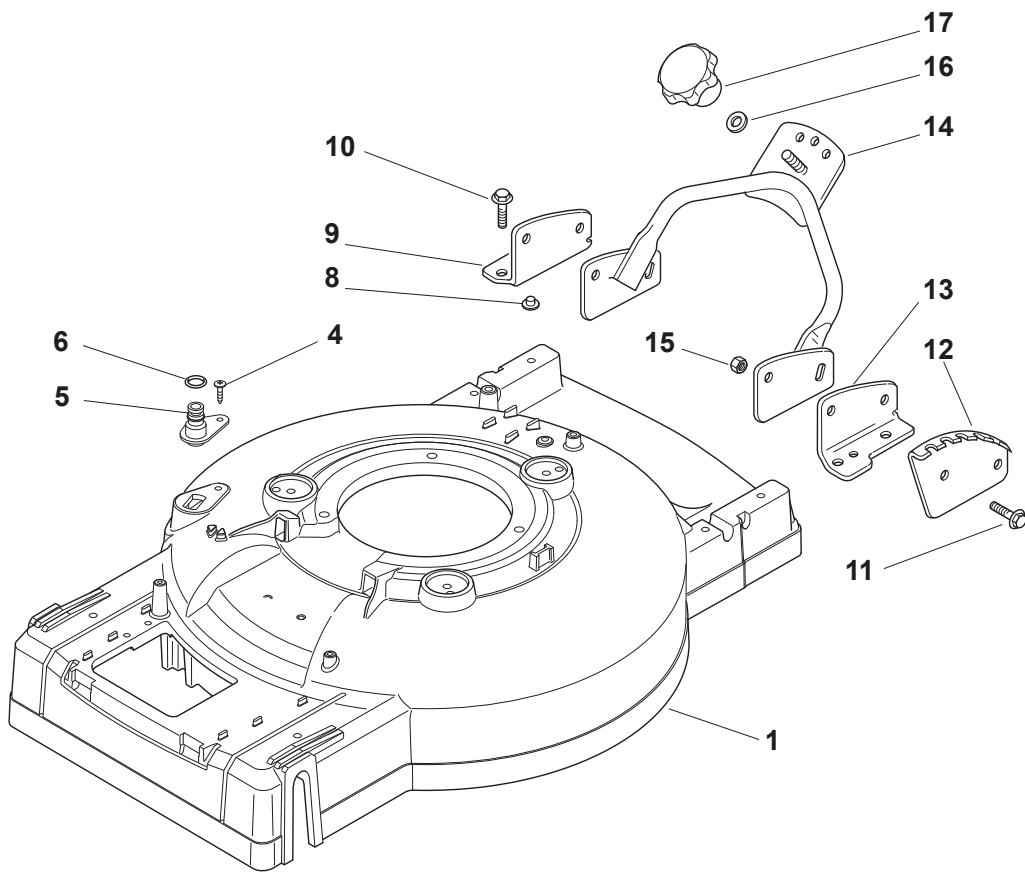

THIS INFORMATION IS NOT INTENDED FOR SALE OR RESALE, AND THIS NOTICE MUST REMAIN ON ALL COPIES.

Fig.	Quantity	Part No	Description	Notes
1	1	381004736/0	Grey Deck	
4	1	112727802/0	Screw	
5	1	122034000/0	Washing Connection	
6	1	119035000/0	Or Ring	
8	2	322820054/0	White Cap	
9	1	322778417/0	Right Bracket	
10	4	112735595/0	Screw	
11	4	112800815/0	Screw	
12	1	322735569/0	Sector, Height Adjustment	
13	1	322778415/0	Bracket, Left	
14	1	381006361/1	Handle, Middle Part Yellow	Yellow
14	1	381006365/1	Handle, Middle Part Black	Black
14	1	381006369/0	Handle, Middle Part Grey	Grey
15	4	112293200/0	Nut	
16	1	112523080/0	Washer	
17	1	322399813/0	Knob	

MC 534 TR

WBH Petrol Aluminium Mask

Issue 7 - 2015

Fig.	Quantity	Part No	Description	Notes
1	1	322869713/0	Tube	
2	1	381008657/0	Outfit, Screws	

Fig.	Quantity	Part No	Description	Notes
2	1	322226198/0	Protection, Belt Yellow	
3	2	112728440/0	Screw	

Fig.	Quantity	Part No	Description	Notes
1	2	322545157/1	Front Axle Plate	
2	4	112735662/1	Screw	
3	2	122671659/0	Washer	
4	2	122430215/0	Spring	
5	2	112604899/0	Crown Fastener	
6	1	122033331/0	Wheels Control Rod	
7	1	112735651/0	Screw	
8	1	322545139/0	Plate	
9	1	122446183/0	Spring	
10	2	122671659/0	Washer	
11	2	112154510/0	Nut	
12	2	112521330/0	Washer	
13	2	322551529/0	Wheels Cleaning Plate	
14	2	112521330/0	Washer	
15	1	381002835/0	Rear Wheel Axle	
16	1	112793701/0	Screw	
17	1	122170830/0	Spacer	
18	1	381003317/0	Lever, Height Adjustment	
19	1	112293201/0	Nut	
20	1	112293200/0	Nut	
21	1	322399812/0	Knob	
22	2	322600121/0	Protection, Wheel	
23	2	112521330/0	Washer	
24	2	112735661/0	Screw	
25	8	122122201/0	Bearing	
26	4	381007361/0	Wheel	
27	4	112521460/0	Washer	
28	4	112735662/1	Screw	
29	2	322600122/0	Protection, Wheel	
30	4	112521460/0	Washer	
31	4	112735662/1	Screw	
32	4	322110384/0	Hub Cap Grey	
33	2	122570128/0	Pinion	