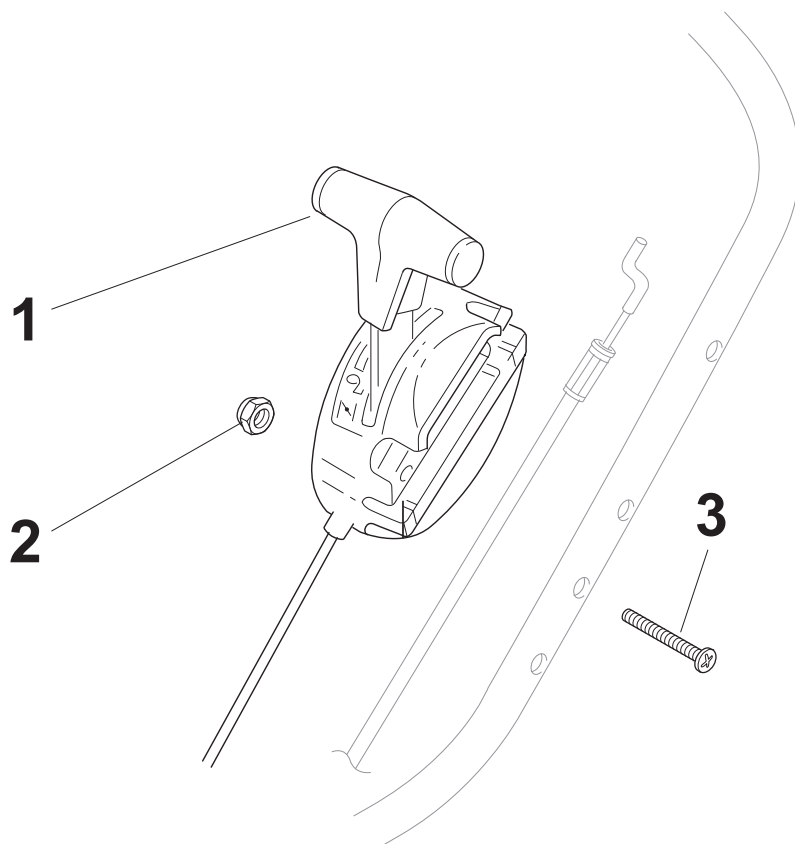

Fig.	Quantity	Part No	Description	Notes
1	1	112291000/0	Nut	
2	1	112581500/0	Grower	
3	1	322171006/0	Spacer	
4	1	112521360/0	Washer	
5	1	112508100/0	Cup Spring	
6	1	381007220/0	Throttle Lever	for SV40-RV 40-V35 Engine/B&S 450-500 Series
6	1	381007279/1	Throttle Lever	for B&S-GGP-HONDA Engines
7	1	481007080/0	Throttle Cable	
8	1	112815030/0	Screw	
9	1	114356702/0	Throttle Label	for GGP Engines
9	1	114356702/0	Throttle Label	for HONDA Autochoke Engines
9	1	114356703/0	Throttle Label	for B&S Engines
9	1	114356905/0	Label	for B&S 700-750 Series
9	1	114364264/0	Throttle Label	for HONDA Engines

Fig.	Quantity	Part No	Description	Notes
1	1	181007130/0	Throttle Cable	
2	1	112154510/0	Nut	
3	1	112727786/0	Screw	

Fig.	Quantity	Part No	Description	Notes
1	2	112728450/0	Screw	
3	1	322785122/0	Battery Support	
4	1	118120052/0	Battery	
5	1	322109530/0	Battery Cover	
6	1	118204197/0	Cable	for B&S and GGP Engines
6	1	118204198/0	Starting Cable	for HONDA Engines
7	1	322722801/0	Starting Block Outer Half-Bearing	
8	1	322722800/0	Starting Block Inner Half-Bearing	
9	1	118450051/0	Switch	
10	2	112728300/0	Screw	
11	1	112728691/0	Screw	
13	1	118210016/1	Starting Key	