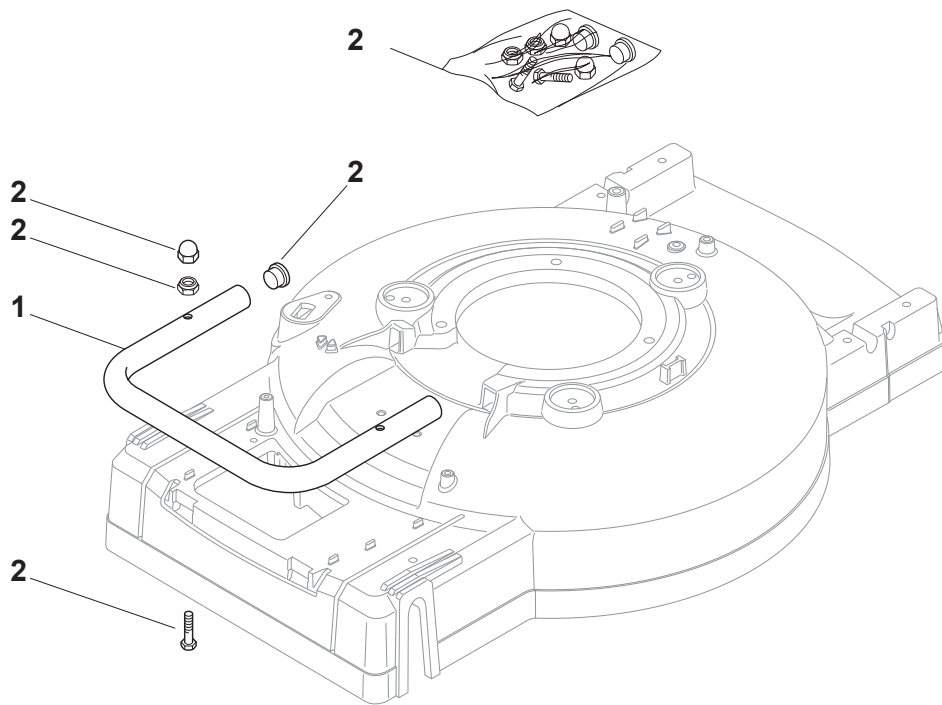

THIS INFORMATION IS NOT INTENDED FOR SALE OR RESALE, AND THIS NOTICE MUST REMAIN ON ALL COPIES.

Fig.	Quantity	Part No	Description	Notes
1	1	381004736/0	Grey Deck	
4	1	112727802/0	Screw	
5	1	122034000/0	Washing Connection	
6	1	119035000/0	Or Ring	
8	2	322820054/0	White Cap	
9	1	322778417/0	Right Bracket	
10	4	112735595/0	Screw	
11	4	112800815/0	Screw	
12	1	322735569/0	Sector, Height Adjustment	
13	1	322778415/0	Bracket, Left	
14	1	381006361/1	Handle, Middle Part Yellow	Yellow
14	1	381006365/1	Handle, Middle Part Black	Black
14	1	381006369/0	Handle, Middle Part Grey	Grey
15	4	112293200/0	Nut	
16	1	112523080/0	Washer	
17	1	322399813/0	Knob	

MC 534 TR

WBH Petrol Aluminium Mask

Issue 7 - 2015

Fig.	Quantity	Part No	Description	Notes
1	1	322869713/0	Tube	
2	1	381008657/0	Outfit, Screws	

Fig.	Quantity	Part No	Description	Notes
2	1	322226198/0	Protection, Belt Yellow	
3	2	112728440/0	Screw	

Fig.	Quantity	Part No	Description	Notes
1	1	112291000/0	Nut	
2	1	112581500/0	Grower	
3	1	322171006/0	Spacer	
4	1	112521360/0	Washer	
5	1	112508100/0	Cup Spring	
6	1	381007220/0	Throttle Lever	for SV40-RV 40-V35 Engine/B&S 450-500 Series
6	1	381007279/1	Throttle Lever	for B&S-GGP-HONDA Engines
7	1	481007080/0	Throttle Cable	
8	1	112815030/0	Screw	
9	1	114356702/0	Throttle Label	for GGP Engines
9	1	114356702/0	Throttle Label	for HONDA Autochoke Engines
9	1	114356703/0	Throttle Label	for B&S Engines
9	1	114356905/0	Label	for B&S 700-750 Series
9	1	114364264/0	Throttle Label	for HONDA Engines