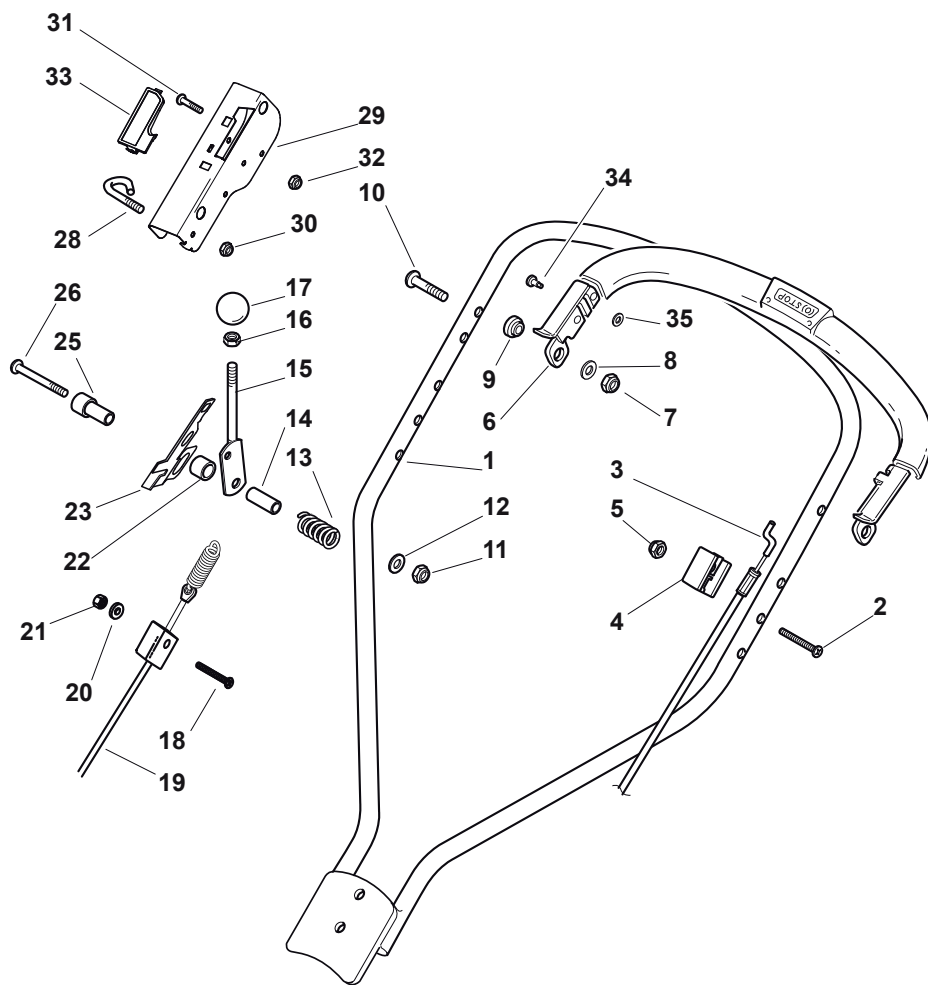

MC 534 TR

WBH Petrol Aluminium Mask

Issue 7 - 2015

Fig.	Quantity	Part No	Description	Notes
1	1	322869713/0	Tube	
2	1	381008657/0	Outfit, Screws	

Fig.	Quantity	Part No	Description	Notes
2	1	322226198/0	Protection, Belt Yellow	
3	2	112728440/0	Screw	

Fig.	Quantity	Part No	Description	Notes
1	2	322545157/1	Front Axle Plate	
2	4	112735662/1	Screw	
3	2	122671659/0	Washer	
4	2	122430215/0	Spring	
5	2	112604899/0	Crown Fastener	
6	1	122033331/0	Wheels Control Rod	
7	1	112735651/0	Screw	
8	1	322545139/0	Plate	
9	1	122446183/0	Spring	
10	2	122671659/0	Washer	
11	2	112154510/0	Nut	
12	2	112521330/0	Washer	
13	2	322551529/0	Wheels Cleaning Plate	
14	2	112521330/0	Washer	
15	1	381002835/0	Rear Wheel Axle	
16	1	112793701/0	Screw	
17	1	122170830/0	Spacer	
18	1	381003317/0	Lever, Height Adjustment	
19	1	112293201/0	Nut	
20	1	112293200/0	Nut	
21	1	322399812/0	Knob	
22	2	322600121/0	Protection, Wheel	
23	2	112521330/0	Washer	
24	2	112735661/0	Screw	
25	8	122122201/0	Bearing	
26	4	381007361/0	Wheel	
27	4	112521460/0	Washer	
28	4	112735662/1	Screw	
29	2	322600122/0	Protection, Wheel	
30	4	112521460/0	Washer	
31	4	112735662/1	Screw	
32	4	322110384/0	Hub Cap Grey	
33	2	122570128/0	Pinion	