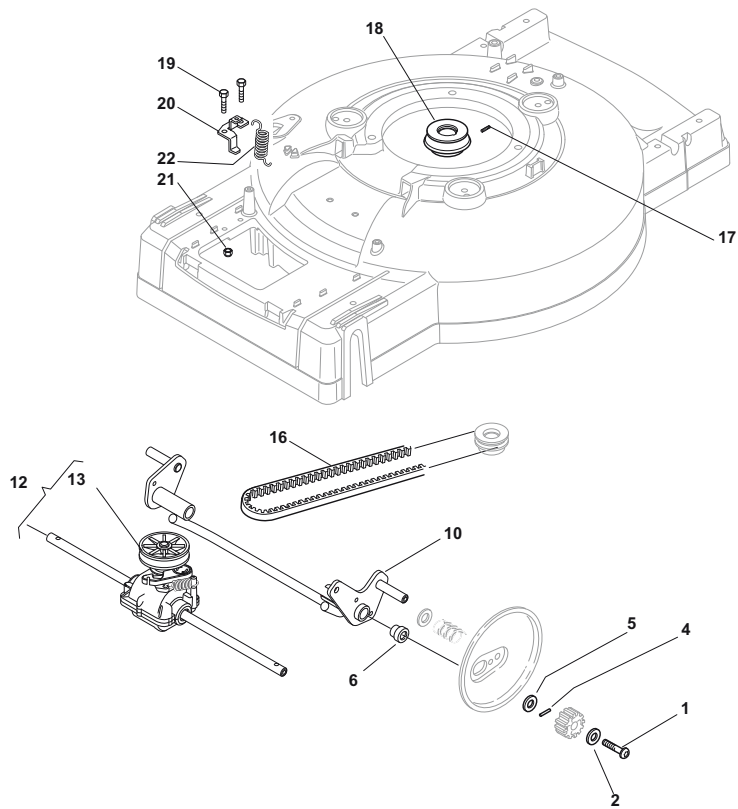

Fig.	Quantity	Part No	Description	Notes
1	2	322545157/1	Front Axle Plate	
2	4	112735662/1	Screw	
3	2	122671659/0	Washer	
4	2	122430215/0	Spring	
5	2	112604899/0	Crown Fastener	
6	1	122033331/0	Wheels Control Rod	
7	1	112735651/0	Screw	
8	1	322545139/0	Plate	
9	1	122446183/0	Spring	
10	2	122671659/0	Washer	
11	2	122430215/0	Spring	
12	2	112735661/0	Screw	
13	2	322551529/0	Wheels Cleaning Plate	
14	2	112521330/0	Washer	
15	1	381002835/0	Rear Wheel Axle	
16	1	112793701/0	Screw	
17	1	122170830/0	Spacer	
18	1	381003317/0	Lever, Height Adjustment	
19	1	112293201/0	Nut	
20	1	112293200/0	Nut	
21	1	322399812/0	Knob	
22	2	322600121/0	Protection, Wheel	
23	2	112523040/0	Washer	
24	2	112735661/0	Screw	
25	8	122122201/0	Bearing	
26	4	381007361/0	Wheel	
27	4	112521460/0	Washer	
28	4	112735662/1	Screw	
29	2	322600122/0	Protection, Wheel	
30	4	112521460/0	Washer	
31	4	112735662/1	Screw	
33	2	322570129/0	Pinion	
35	4	322110492/0	Hub Cap Grey	

Fig.	Quantity	Part No	Description	Notes
1	2	322545157/1	Front Axle Plate	
2	4	112735662/1	Screw	
3	2	122671659/0	Washer	
4	2	122430215/0	Spring	
5	2	112604899/0	Crown Fastener	
6	1	122033331/0	Wheels Control Rod	
7	1	112735651/0	Screw	
8	1	322545139/0	Plate	
9	1	122446183/0	Spring	
10	2	122671659/0	Washer	
11	2	122430215/0	Spring	
12	2	112735661/0	Screw	
13	2	322551529/0	Wheels Cleaning Plate	
14	2	112521330/0	Washer	
15	1	381002835/0	Rear Wheel Axle	
16	1	112793701/0	Screw	
17	1	122170830/0	Spacer	
18	1	381003317/0	Lever, Height Adjustment	
19	1	112293201/0	Nut	
20	1	112293200/0	Nut	
21	1	322399812/0	Knob	
24	4	112728210/0	Screw	
25	2	322600129/0	Protection, Wheel	
26	4	112735661/0	Screw	
27	4	112521330/0	Washer	
28	2	381007367/0	Wheel	
29	2	122570128/0	Pinion	
30	2	322120108/0	Wheels Crown	
31	4	119216038/0	Bearing	
32	2	112521460/0	Washer	
33	2	112735662/1	Screw	
34	4	322110380/0	Hub Cap Black	
35	2	322600130/0	Protection, Wheel	
36	2	381007365/0	Wheel	
37	4	119216038/0	Bearing	
38	2	112521460/0	Washer	
39	2	112735662/1	Screw	