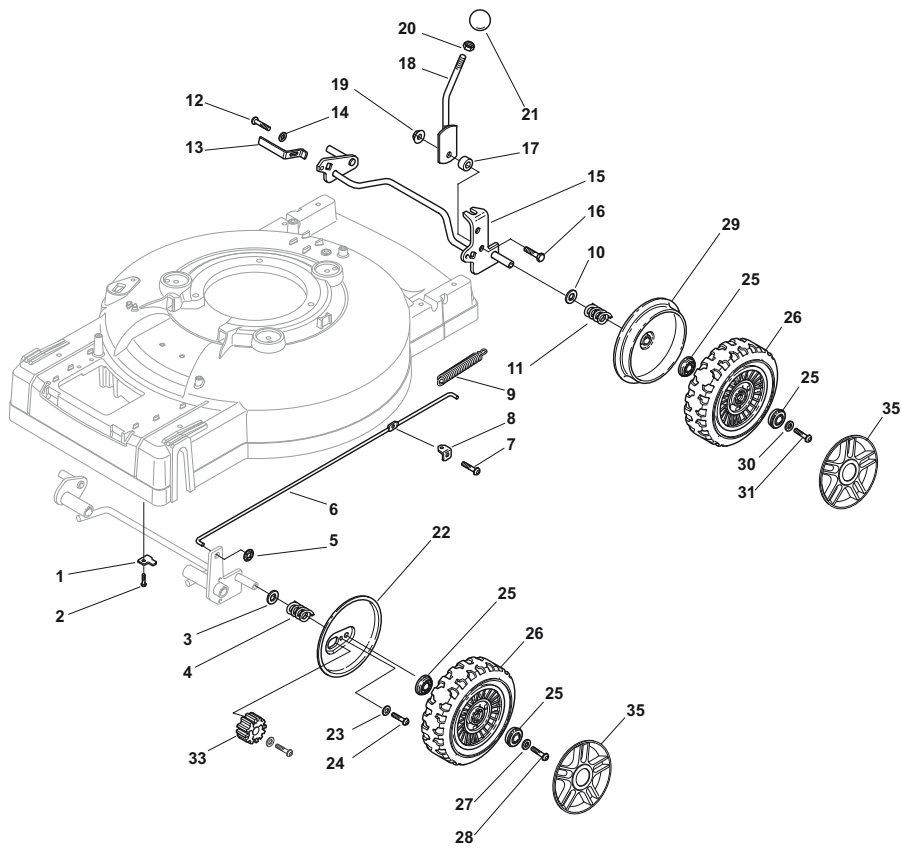

Fig.	Quantity	Part No	Description	Notes
1	2	322545157/1	Front Axle Plate	
2	4	112735662/1	Screw	
3	2	122671659/0	Washer	
4	2	122430215/0	Spring	
5	2	112604899/0	Crown Fastener	
6	1	122033331/0	Wheels Control Rod	
7	1	112735651/0	Screw	
8	1	322545139/0	Plate	
9	1	122446183/0	Spring	
10	2	122671659/0	Washer	
11	2	112154510/0	Nut	
12	2	112521330/0	Washer	
13	2	322551529/0	Wheels Cleaning Plate	
14	2	112521330/0	Washer	
15	1	381002835/0	Rear Wheel Axle	
16	1	112793701/0	Screw	
17	1	122170830/0	Spacer	
18	1	381003317/0	Lever, Height Adjustment	
19	1	112293201/0	Nut	
20	1	112293200/0	Nut	
21	1	322399812/0	Knob	
22	2	322600121/0	Protection, Wheel	
23	2	112521330/0	Washer	
24	2	112735661/0	Screw	
25	8	122122201/0	Bearing	
26	4	381007361/0	Wheel	
27	4	112521460/0	Washer	
28	4	112735662/1	Screw	
29	2	322600122/0	Protection, Wheel	
30	4	112521460/0	Washer	
31	4	112735662/1	Screw	
32	4	322110384/0	Hub Cap Grey	
33	2	122570128/0	Pinion	

Fig.	Quantity	Part No	Description	Notes
1	2	322545157/1	Front Axle Plate	
2	4	112735662/1	Screw	
3	2	122671659/0	Washer	
4	2	122430215/0	Spring	
5	2	112604899/0	Crown Fastener	
6	1	122033331/0	Wheels Control Rod	
7	1	112735651/0	Screw	
8	1	322545139/0	Plate	
9	1	122446183/0	Spring	
10	2	122671659/0	Washer	
11	2	122430215/0	Spring	
12	2	112735661/0	Screw	
13	2	322551529/0	Wheels Cleaning Plate	
14	2	112521330/0	Washer	
15	1	381002835/0	Rear Wheel Axle	
16	1	112793701/0	Screw	
17	1	122170830/0	Spacer	
18	1	381003317/0	Lever, Height Adjustment	
19	1	112293201/0	Nut	
20	1	112293200/0	Nut	
21	1	322399812/0	Knob	
22	2	322600121/0	Protection, Wheel	
23	2	112523040/0	Washer	
24	2	112735661/0	Screw	
25	8	122122201/0	Bearing	
26	4	381007361/0	Wheel	
27	4	112521460/0	Washer	
28	4	112735662/1	Screw	
29	2	322600122/0	Protection, Wheel	
30	4	112521460/0	Washer	
31	4	112735662/1	Screw	
33	2	322570129/0	Pinion	
35	4	322110492/0	Hub Cap Grey	